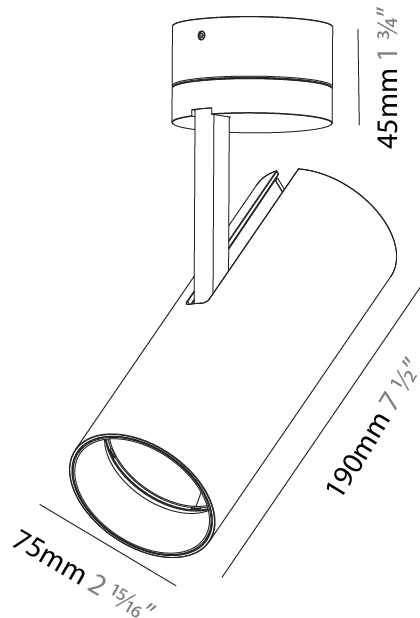

GENERAL

Series: Imagine
Subseries: Imagine 75
Brand: Prolicht
Division: Architectural
Mounting Type: Surface
Mounting Location: Ceiling
Subcategory: Spots

PHYSICAL

Shape: Cylinder
Diameter (mm): 75
Diameter (in): 2 ¹⁵/₁₆
Height (mm): 190
Height (in): 7 ¹/₂
Max. Overall Height (mm): 235
Max. Overall Height (in): 9 ³/₄
Light Distribution: Adjustable / Direct
Weight (kg): 0.919
Weight (lbs): 2.02
Fixture Finish: SSR / BKV / CWI / CRY / HAB / UFT / ITA / RUA / FTG / MYG / LOD / PUS / FRO / FUP / KIA / POP / BLS / SPG / MEY / GOH / GUM / CHC / COM / ABZ / JAG / OBR / MOS / ROR
Fixture Material: Aluminum Die Cast

ELECTRICAL

Lamp Type: LED (Zhaga Standard)
Input Wattage (W): 13.2 / 16.5
Total Output Wattage (W): 12 / 15
Dimming: Tri-Mode (Non-Dimming and Phase Dimming (120Vac only) and 0-10V Dimming)
Driver Included: Yes
Driver Location: Integrated
Driver Type: Constant Current - Universal
Driver Class: Class 2
Input Voltage (V): 120 - 277
Constant Current (MA): 350

LED

Number of LEDs: 1
Color Temperature (°K): 2700 / 3000 / 3500 / 4000
Max. Delivered Lumen (lm): 870 / 970 / 1038 / 1060
CRI: >90 CRI
Lamp Life (hrs): 50000

OPTICAL

Reflector°: 10
Adjustability: Rotational 350°; Tilt 90°

RATINGS AND CERTIFICATIONS

Certified By: Certified for North American Standards
IP rating: IP20

PROJECT
TYPE
SPECIFIER
QUANTITY
DATE