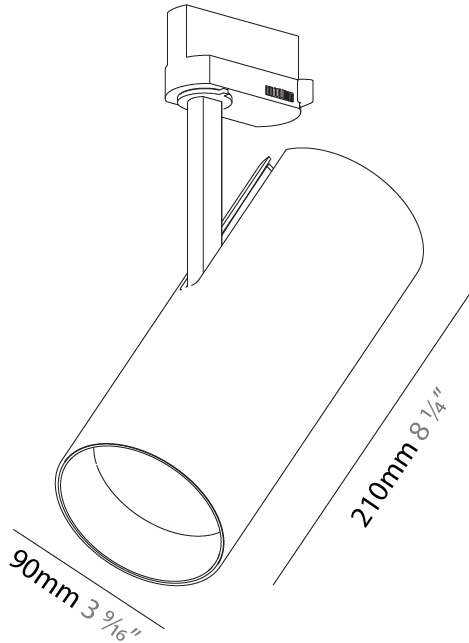

GENERAL

Series: Imagine
Subseries: Imagine 90
Brand: Prolicht
Division: Architectural
Mounting Type: Track
Mounting Location: Ceiling

PHYSICAL

Shape: Cylinder
Diameter (mm): 90
Diameter (in): 3 ⁹/₁₆
Height (mm): 210
Height (in): 8 ¹/₄
Max. Overall Height (mm): 230
Max. Overall Height (in): 9 ¹/₁₆
Light Distribution: Adjustable / Direct
Weight (kg): 0.886
Weight (lbs): 1.95
Fixture Finish: SSR / BKV / CWI / CRY / HAB / UFT / ITA / RUA / FTG / MYG / LOD / PUS / FRO / FUP / KIA / POP / BLS / SPG / MEY / GOH / GUM / CHC / COM / ABZ / JAG / OBR / MOS / ROR
Fixture Material: Aluminum Die Cast

ELECTRICAL

Lamp Type: LED (Zhaga Standard)
Input Wattage (W): 28
Total Output Wattage (W): 26
Dimming: Tri-Mode (Non-Dimming and Phase Dimming (120Vac only) and 0-10V Dimming)
Driver Included: Yes
Driver Location: Integrated
Driver Type: Constant Current - Universal
Driver Class: Class 2
Input Voltage (V): 120 - 277
Constant Current (MA): 700

LED

Number of LEDs: 1
Color Temperature (°K): 2700 / 3000 / 3500 / 4000
Max. Delivered Lumen (lm): 1917 / 1995 / 2114 / 2157
Nominal Lumen (lm): 2909 / 3028 / 3208 / 3273
CRI: >90 CRI
Lamp Life (hrs): 50000

OPTICAL

Reflector°: 6 / 14 / 32

RATINGS AND CERTIFICATIONS

Certified By: Certified for North American Standards
IP rating: IP20