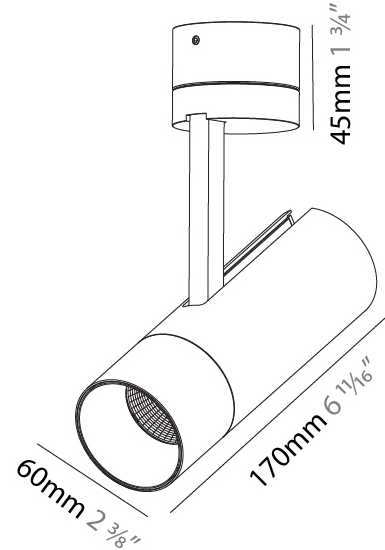

GENERAL

Series: Imagine
Subseries: Imagine 60
Brand: Prolicht
Division: Architectural
Mounting Type: Surface
Mounting Location: Ceiling
Subcategory: Spots

PHYSICAL

Shape: Cylinder
Diameter (mm): 60
Diameter (in): 2 ³/₈
Height (mm): 170
Height (in): 6 ¹¹/₁₆
Max. Overall Height (mm): 215
Max. Overall Height (in): 8 ⁷/₁₆
Light Distribution: Adjustable / Direct
Weight (kg): 0.572
Weight (lbs): 1.26
Fixture Finish: SSR / BKV / CWI / CRY / HAB / UFT / ITA / RUA / FTG / MYG / LOD / PUS / FRO / FUP / KIA / POP / BLS / SPG / MEY / GOH / GUM / CHC / COM / ABZ / JAG / OBR / MOS / ROR
Fixture Material: Aluminum Die Cast

ELECTRICAL

Lamp Type: LED (Zhaga Standard)
Input Wattage (W): 13.2 / 16.5
Total Output Wattage (W): 12 / 15
Dimming: Tri-Mode (Non-Dimming and Phase Dimming (120Vac only) and 0-10V Dimming)
Driver Included: Yes
Driver Location: Integrated
Driver Type: Constant Current - Universal
Driver Class: Class 2
Input Voltage (V): 120 - 277
Constant Current (MA): 350

LED

Number of LEDs: 1
Color Temperature (°K): 2700 / 3000 / 3500 / 4000
Max. Delivered Lumen (lm): 520 / 580 / 627 / 640
CRI: >90 CRI
Lamp Life (hrs): 50000

OPTICAL

Reflector°: 10
Adjustability: Rotational 350°; Tilt 90°

RATINGS AND CERTIFICATIONS

Certified By: Certified for North American Standards
IP rating: IP20

PROJECT
TYPE
SPECIFIER
QUANTITY
DATE